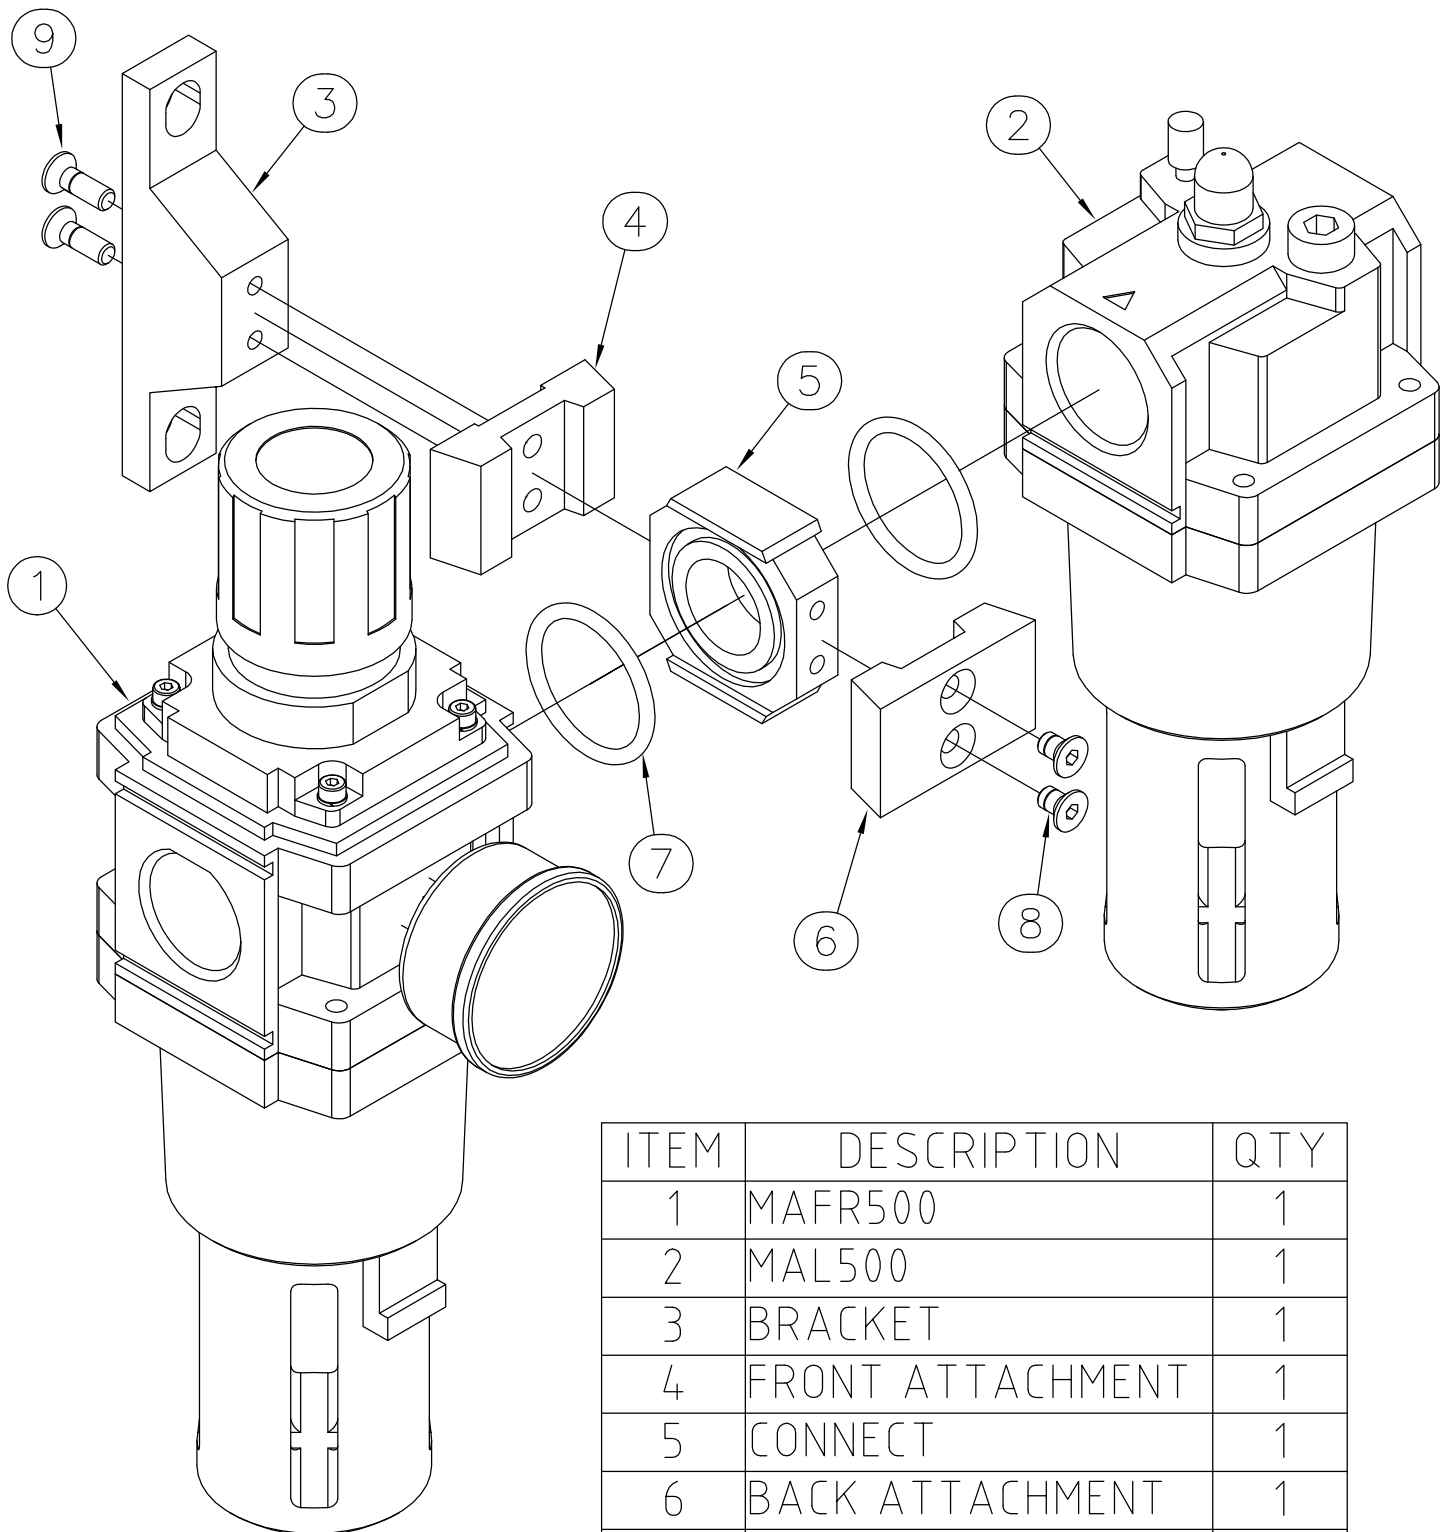

MACP500 series

ITEM	DESCRIPTION	QTY
1	MAFR500	1
2	MAL500	1
3	BRACKET	1
4	FRONT ATTACHMENT	1
5	CONNECT	1
6	BACK ATTACHMENT	1
7	O-Ring	2
8	Countersun Screw	2
9	Countersun Screw	2