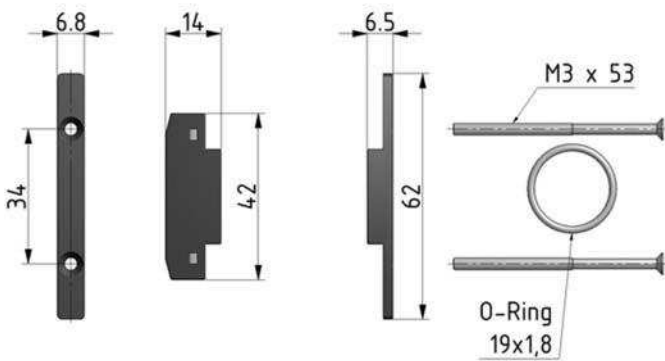

KIT MONTAGGIO

coupling kit

KIT 2K-00

16.313.0

G1/4"-G3/8"

KIT 4K-00

16.333.0

G1/2"

KIT MONTAGGIO CON STAFFA DI FISSAGGIO

coupling kit with mounting bracket

KIT 2K-01

16.314.0

G1/4"-G3/8"

KIT 4K-01

16.334.0

G1/2"