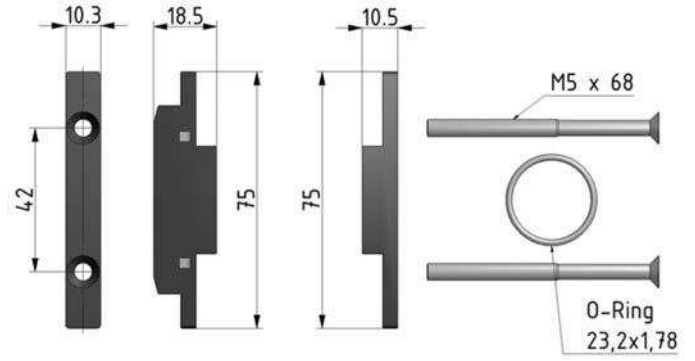

KIT MONTAGGIO

coupling kit

KIT 2K-00

16.313.0

G1/4"-G3/8"

KIT 4K-00

16.333.0

G1/2"

KIT MONTAGGIO CON STAFFA DI FISSAGGIO

coupling kit with mounting bracket

KIT 2K-01

16.314.0

G1/4"-G3/8"

KIT 4K-01

16.334.0

G1/2"